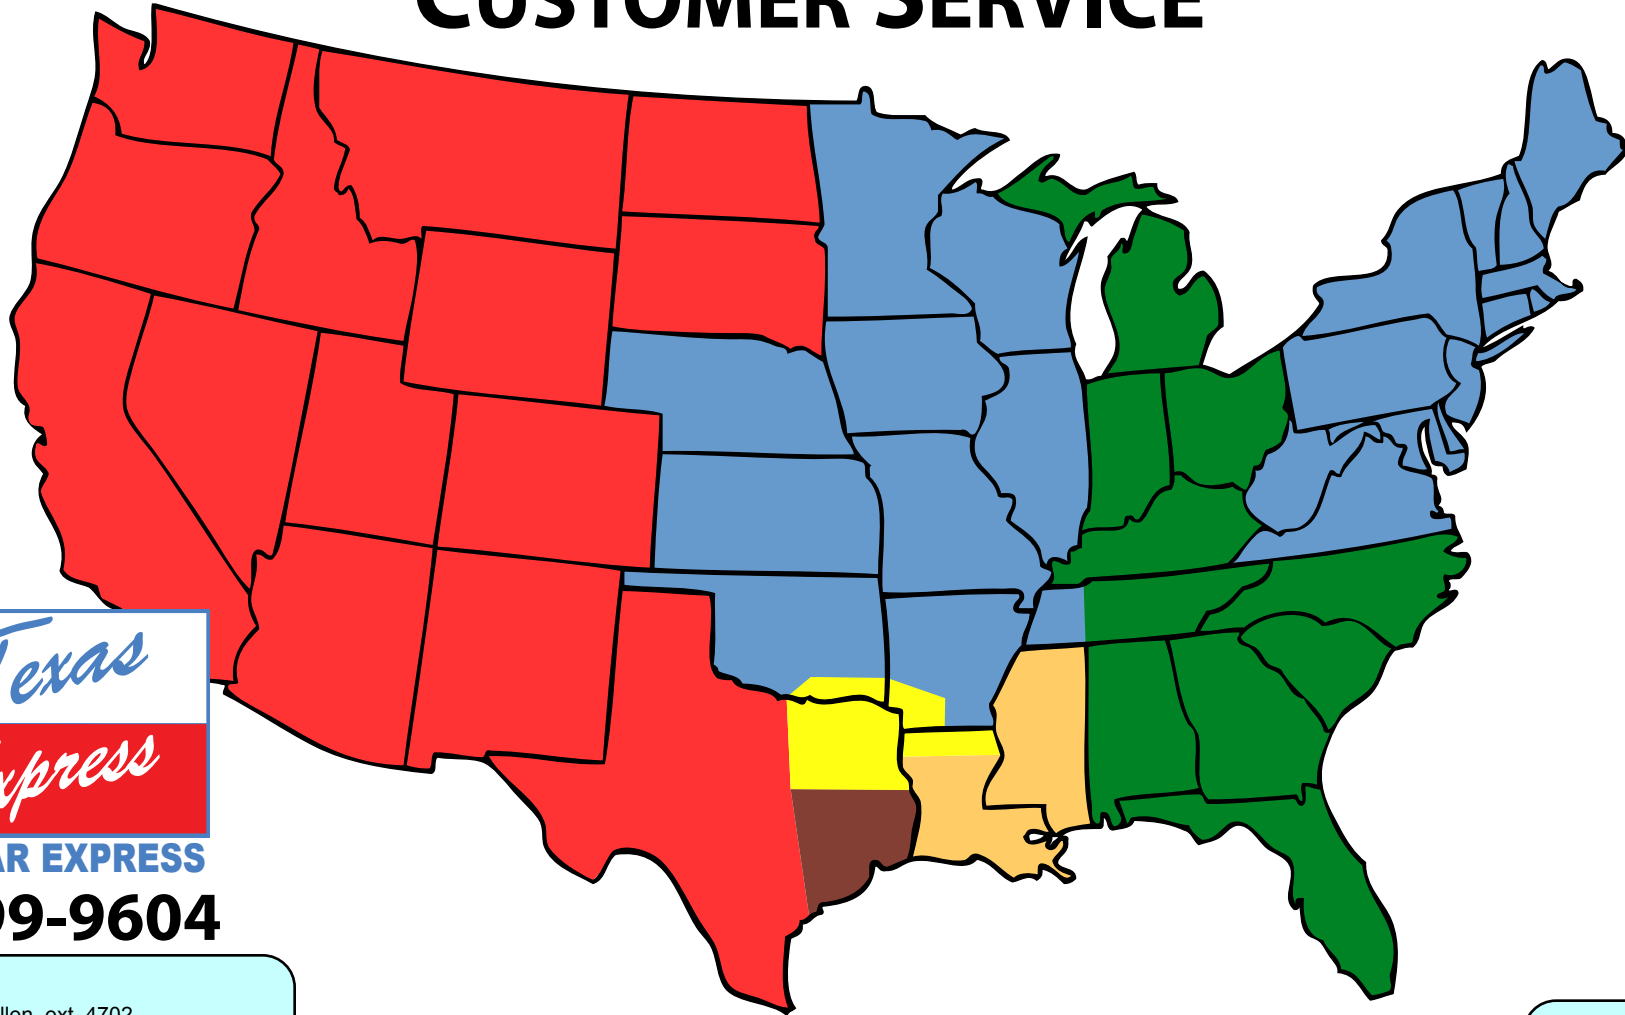

CUSTOMER SERVICE

TEXAS STAR EXPRESS

800-999-9604

Billing Inquires

Primary: Anita Allen ext. 4702
anita.allen@tsexpress.com

Last Revised 08/26/09

West Coast/Southwest
WA, OR, CA, NV, ID, AZ, MT, WY,
UT, CO, NM, ND, SD
Western NE, West TX, South TX